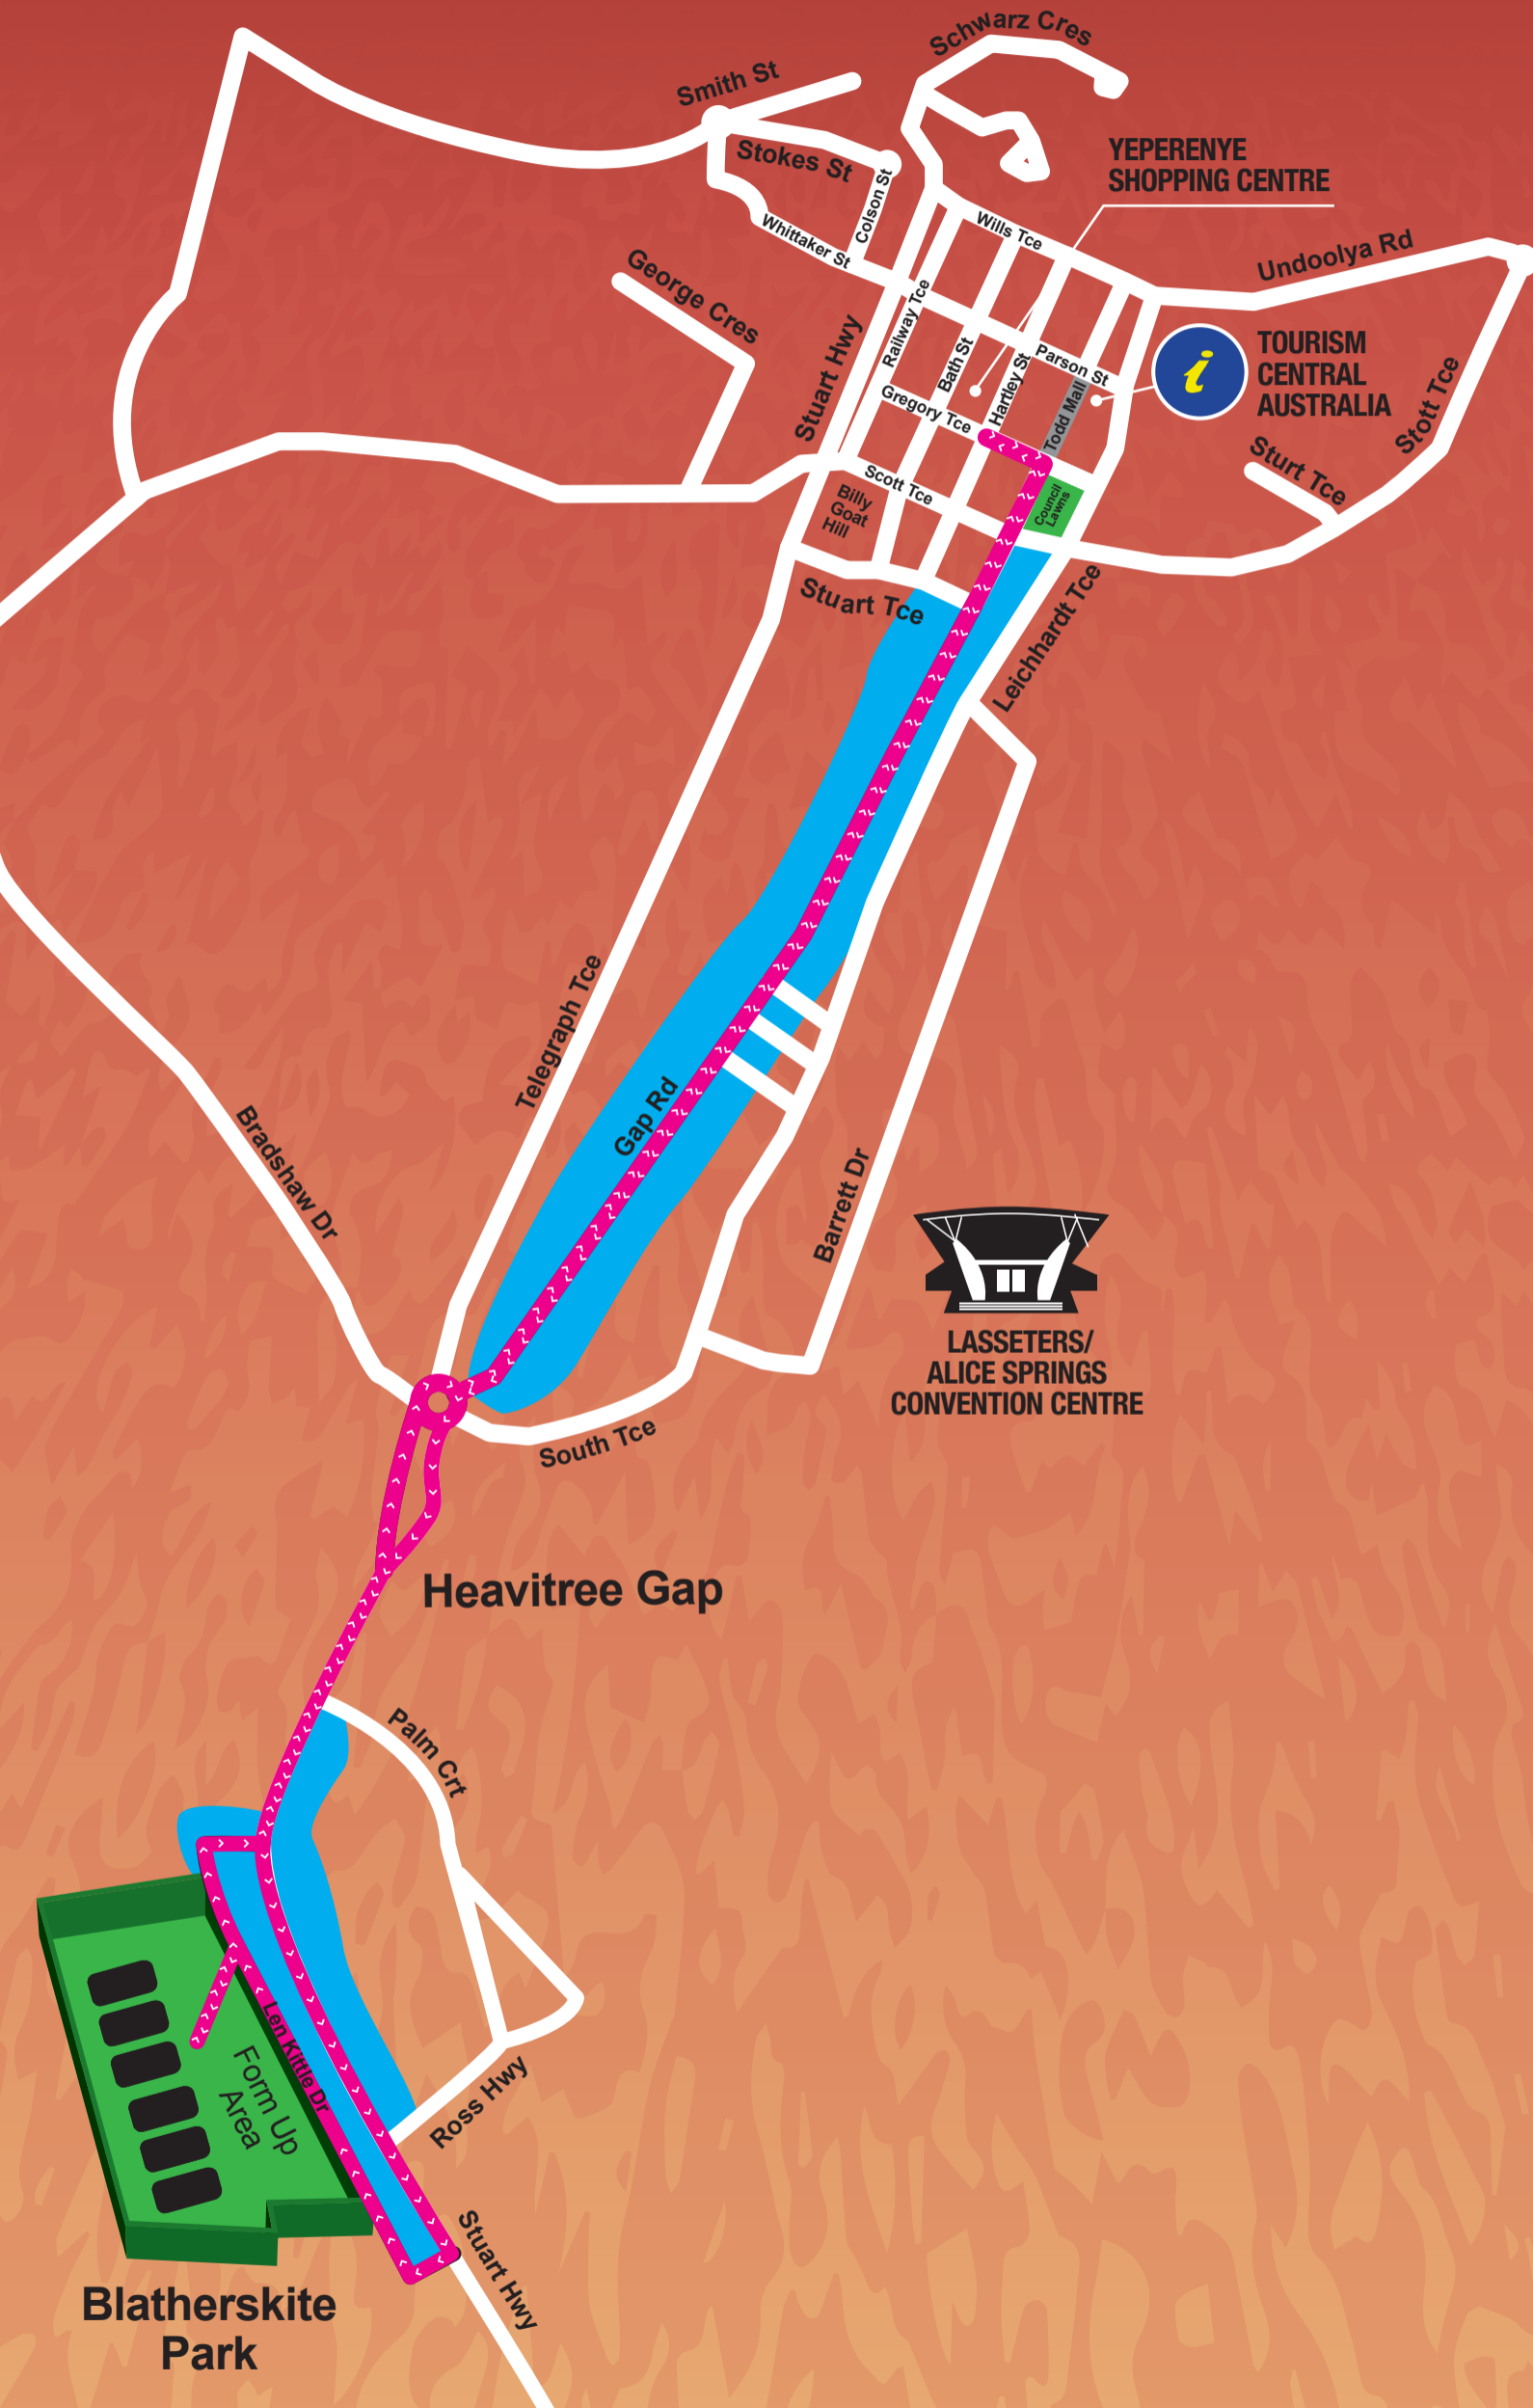

# YEPERENYE SHOPPING CENTRE STREET PARADE

4 SEPTEMBER | 5:00PM

## PARADE ROUTE

- Departing Blatherskite Park via Len Kittle Drive at 5:00pm
- North along Stuart Highway
- Through Tom Brown roundabout
- North along Gap Road
- Left onto Gregory Terrace
- Around the roundabout
- Back along Gregory Terrace
- Right onto Gap Road
- Continue down Gap Road
- Onto South Stuart Highway
- Right into Ilparpa Road
- Right into Len Kittle Drive

## STAY COVID-FREE

Download the Territory Check In app

Wash your hands

Keep your distance

- Main Roads
- Red CentreNATS Street Parade Route
- Spectator Viewing Area
- Direction of the parade

In association with **SUMMERNATS**