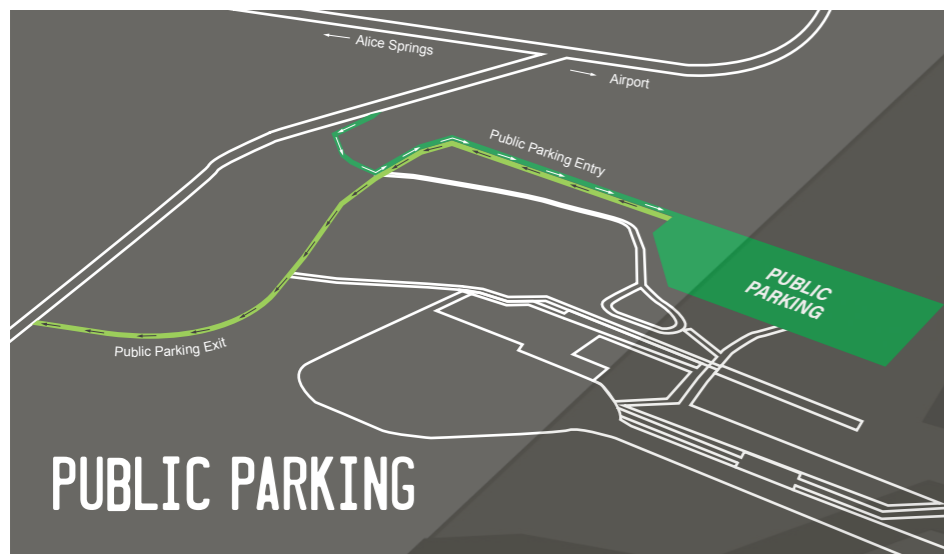

GATE TIMES & ACCESS

SPECTATOR AND ENTRANT ACCESS
Follow the signs off the Stuart Highway

FRIDAY 3 SEPTEMBER
Gates Open 5:00pm – 11:30pm

SATURDAY 4 SEPTEMBER
Gates Open 8:30am – 3:00pm
and 6:30pm – 10:30pm

SUNDAY 5 SEPTEMBER
Gates Open 8:30am – 3:00pm

COMPETITOR ACCESS TO PITS
4:30pm Friday
7:30am Saturday and Sunday

PUBLIC PARKING

TAXI PICK UP AND DROP OFF

BUSES PICK UP AND DROP OFF

PUBLIC PARKING

DRAG AND BURNOUT PIT ENTRY

DRAGS & BURNOUT PIT RESTRICTED ACCESS

PIT ENTRY

SHADED AREA

ENTRANT PARKING

SPECTATOR GATE & TICKETS

MEDIA, OFFICIALS & ACCESSIBLE PARKING

SHADED AREA

RESTRICTED ACCESS

BURNOUT PAD

DRAG STRIP

LEGEND

- Bar
- Big Screen
- Spectator Gate & Tickets
- Competitor Gate
- First Aid
- Food Mall
- Free Public Transport
- Merchandise
- Smoking Zone
- Accessible Parking
- Toilets
- Ticket Sales